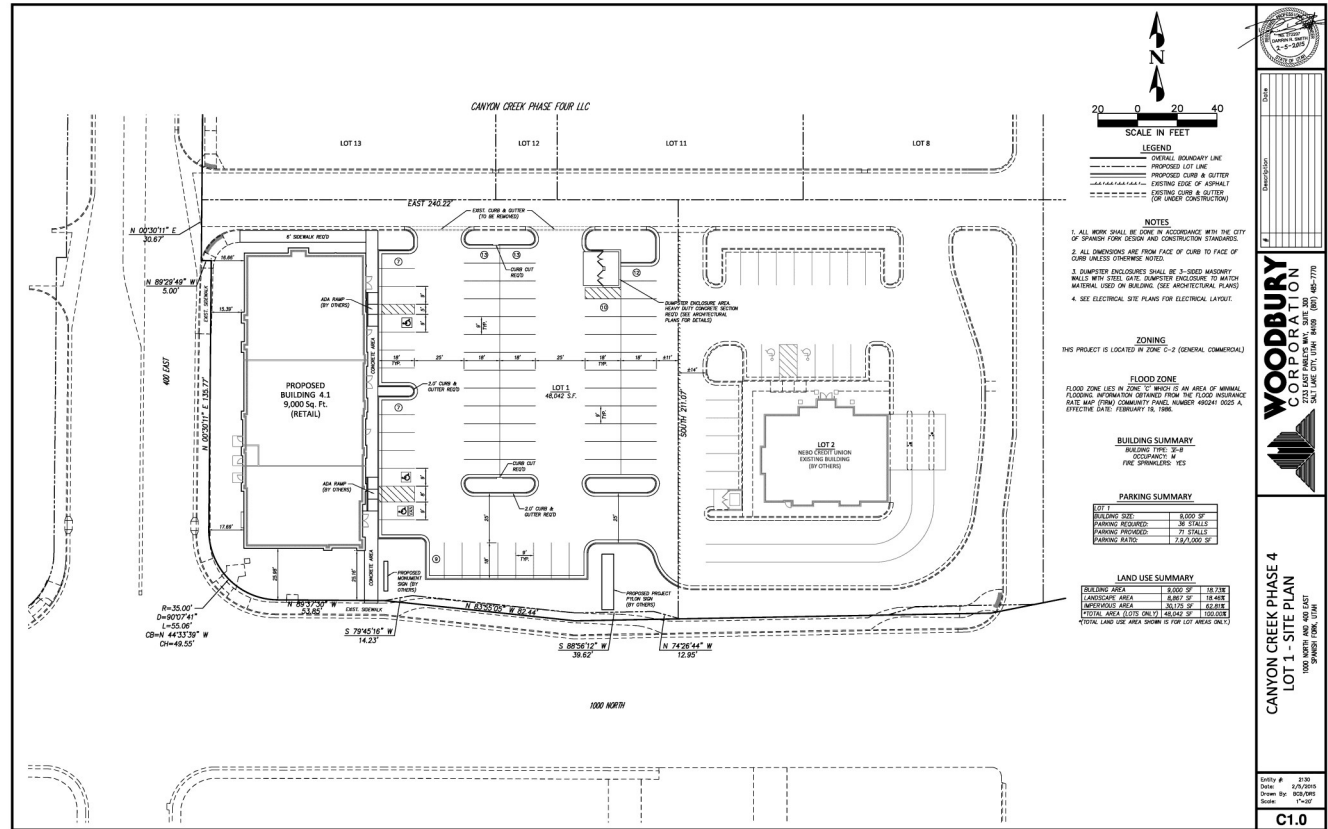

Canyon Creek Shopping Center Phase 4 Lot 1

File Name: Canyon Creek Shopping Center Phase 4 Lot 1

Site Plan Application

Applicant: Woodbury

1.1 Acres

Number of Lots: Not Applicable

File #: 14-000729

Address: 401 East 1000

Permit #: SP14-000012

Application Date: 09/22/2014

Application Approved: 02/18/2015